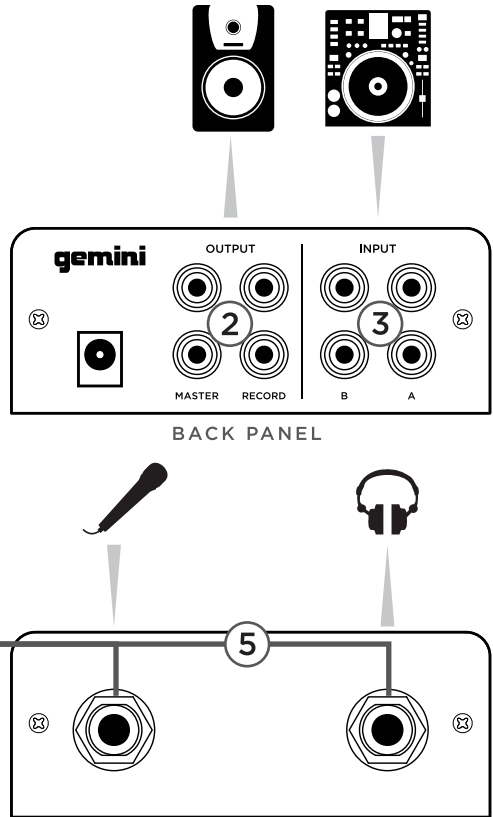

TOP PANEL

FRONT PANEL

- Independent gain, treble, and bass control per channel.
- Stereo RCA master and record outputs.
- 2 stereo RCA inputs, 1 per channel.
- High quality crossfader for fast cuts
- 1/4" microphone and headphone connectors with dedicated volume control.
- Dedicated master volume control.